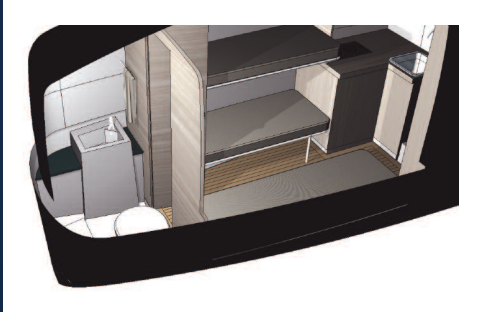

SPECIFICATIONS 42' WALK AROUND

LENGTH OVERALL:	42'9"
BEAM:	11'7"
DEAD RISE AT TRANSOM:	22 DEGREES
WEIGHT WITH POWER:	15,500 LBS.
MAXIMUM FUEL CAPACITY:	600 GALLONS
MAXIMUM HORSEPOWER:	1,400 HP

STANDARD FEATURES