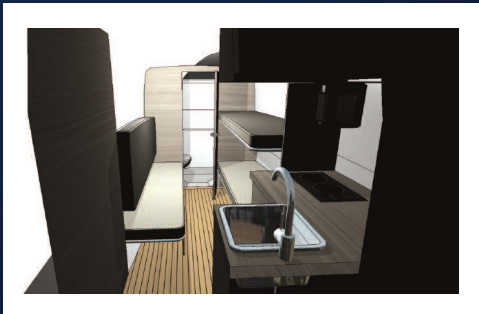

SPECIFICATIONS 42' WALK AROUND

LENGTH OVERALL:	42'9"
BEAM:	11'7"
DEAD RISE AT TRANSOM:	22 DEGREES
WEIGHT WITH POWER:	15,500 LBS.
MAXIMUM FUEL CAPACITY:	600 GALLONS
MAXIMUM HORSEPOWER:	1,400 HP

STANDARD FEATURES