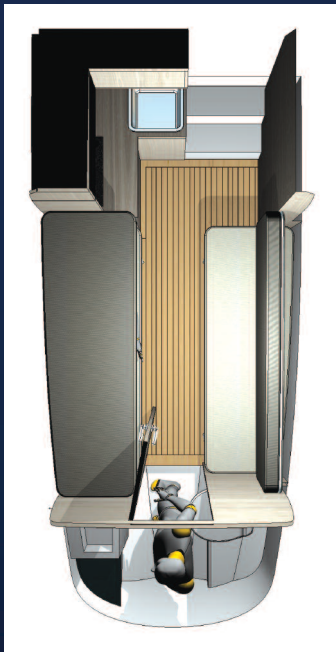

42' WALK-AROUND

TWO STEPS AHEAD

33', 36', 42' & 42' WALK-AROUND MODELS AVAILABLE

THE INVINCIBLE 42' WALK-AROUND HAS MERGED
OVERNIGHT COMFORT WITH HARDCORE FISHABILITY.
One ride—that's all it takes to experience the difference.

SPECIFICATIONS 42' WALK AROUND

LENGTH OVERALL:	42'9"
BEAM:	11'7"
DEAD RISE AT TRANSOM:	22 DEGREES
WEIGHT WITH POWER:	15,500 LBS.
MAXIMUM FUEL CAPACITY:	600 GALLONS
MAXIMUM HORSEPOWER:	1,400 HP

STANDARD FEATURES

- AGM SEALED BATTERIES
- BUILT-IN ANCHOR LOCKER
- COMFORTABLY SLEEPS 3 IN INDIVIDUAL BUNKS
- ENCLOSED FULL HEAD, SHOWER AND SINK
- SPACIOUS CABIN AND STORAGE
- FINISHED & AWL-GRIPPED BILGE
- HIGH SPEED PICKUPS FOR LIVEWELL SEACHEST
- INTERIOR CABIN LIGHTS
- K PLANE STYLE TRIM TABS
- SALTWATER WASHDOWN
- SUNPAD ON FOREDECK OF CENTER CABIN
- THREE AUTOMATIC 2000 GPH BILGE PUMPS
- UP TO 160 GALLONS OF LIVEWELLS AVAILABLE
- VACUUM BAGGED CORED HULL CONSTRUCTION
- WATERPROOF SWITCHES & CIRCUIT BREAKER
- PROTECTED SYSTEM
- 100% VINYLESTER RESIN HULL
- 316 STAINLESS STEEL HARDWARE

Designed by renowned naval architect Michael Peters, the MPYD patent-pending, high-performance "Stepped-Vee Ventilated Tunnel" (SVVT) hull creates the lowest drag coefficient of any mono hull in the world. This means increased speed, better fuel economy than conventional stepped hulls, and an all-around better ride.