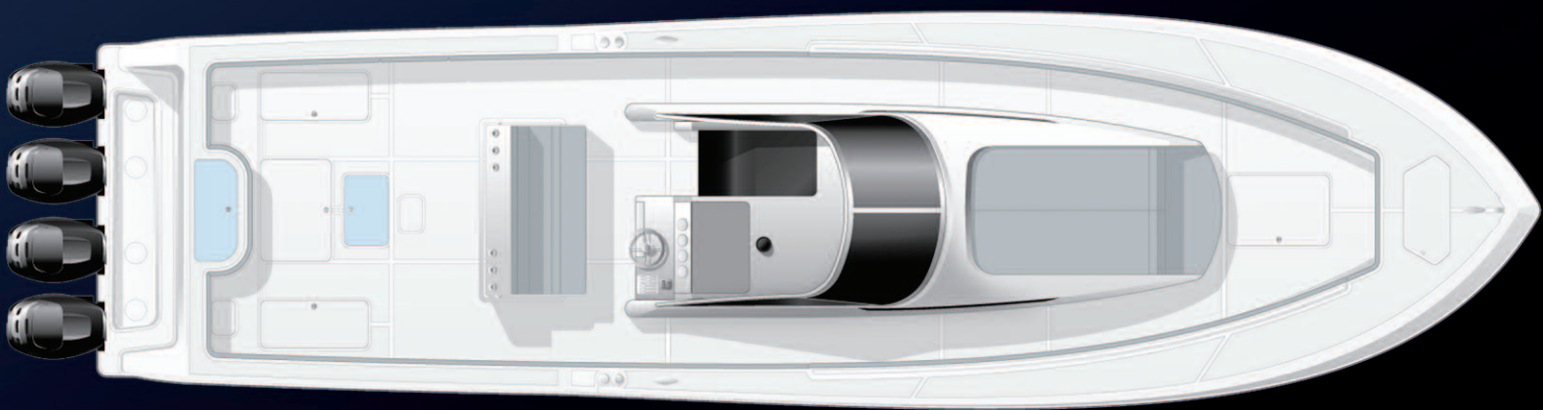

42' WALK-AROUND

TWO STEPS AHEAD

33', 36', 42' & 42' WALK-AROUND MODELS AVAILABLE

THE INVINCIBLE 42' WALK-AROUND HAS MERGED
OVERNIGHT COMFORT WITH HARDCORE FISHABILITY.
One ride—that's all it takes to experience the difference.