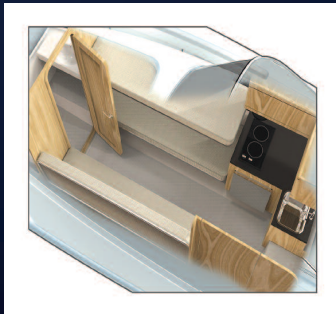

SPECIFICATIONS 42' WALK AROUND

LENGTH OVERALL:	42'9"
BEAM:	11'7"
DEAD RISE AT TRANSOM:	22 DEGREES
WEIGHT WITH POWER:	15,500 LBS.
MAXIMUM FUEL CAPACITY:	600 GALLONS
MAXIMUM HORSEPOWER:	1,400 HP

STANDARD FEATURES

- AGM SEALED BATTERIES
- BUILT-IN ANCHOR LOCKER
- COMFORTABLY SLEEPS 3 IN INDIVIDUAL BUNKS
- ENCLOSED FULL HEAD, SHOWER AND SINK
- SPACIOUS CABIN AND STORAGE
- FINISHED & AWL-GRIPPED BILGE
- HIGH SPEED PICKUPS FOR LIVEWELL SEACHEST
- INTERIOR CABIN LIGHTS
- K PLANE STYLE TRIM TABS
- SALTWATER WASHDOWN
- SUNPAD ON FOREDECK OF CENTER CABIN
- THREE AUTOMATIC 2000 GPH BILGE PUMPS
- UP TO 160 GALLONS OF LIVEWELLS AVAILABLE
- VACUUM BAGGED CORED HULL CONSTRUCTION
- WATERPROOF SWITCHES & CIRCUIT BREAKER
- PROTECTED SYSTEM
- 100% VINYLESTER RESIN HULL
- 316 STAINLESS STEEL HARDWARE

Designed by renowned naval architect Michael Peters, the MPYD patent-pending, high-performance "Stepped-Vee Ventilated Tunnel" (SVVT) hull creates the lowest drag coefficient of any mono hull in the world. This means increased speed, better fuel economy than conventional stepped hulls, and an all-around better ride.

The Invincible 42' Walk-Around is available with triple or quad outboards. With top speeds in excess of 60 Mph (w/ Triples), the 600 Gallon fuel capacity will get you to the farthest fishing grounds and back with speed and comfort.

Beautiful fit and finish, state-of-the-art construction, and the implementation of the highest quality materials available. This combined with fantastic customer service and attention to what the customer desires separates owning an **INVINCIBLE** from the rest.

HIGHLIGHTED FEATURES

- 360-DEGREE WALK AROUND FISHABILITY
- 600 GALLONS OF FUEL ALLOWS FOR 500 PLUS NAUTICAL MILE RANGE
- SINGLE LEVEL DECK